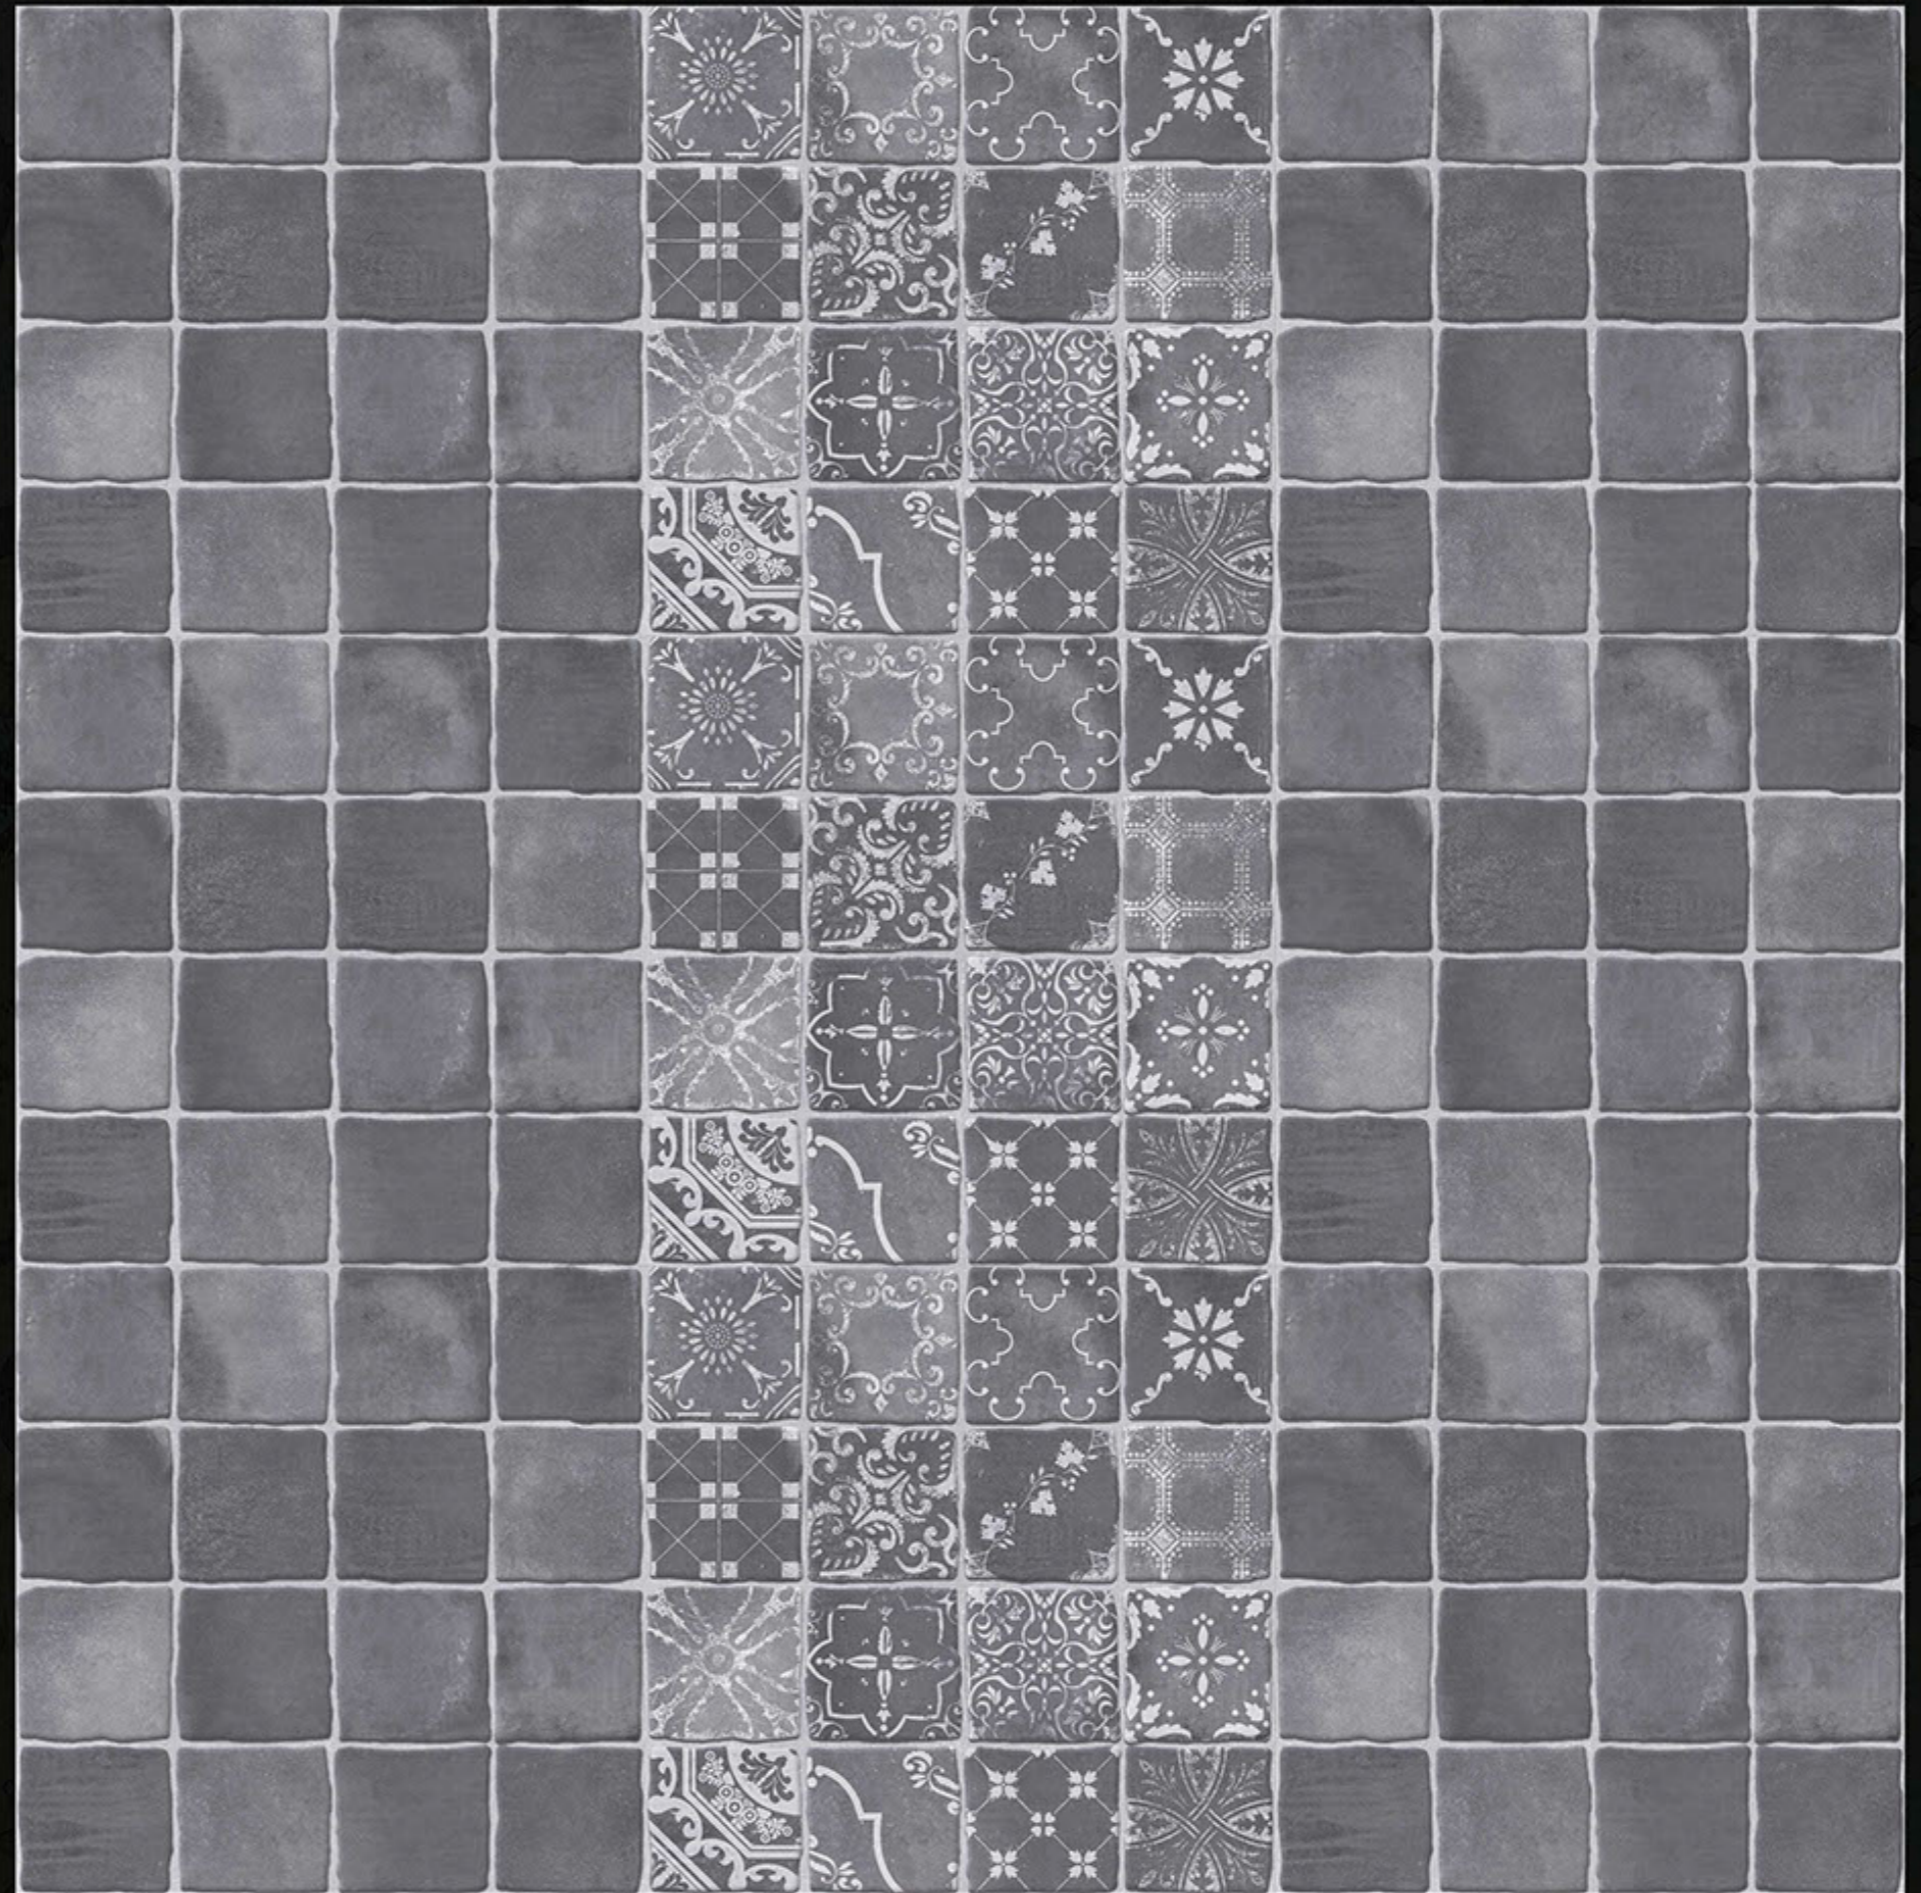

**MOROCCAN**  
SERIES

300x300 mm  
**matt**

104

THE FLOORING OF THE NEXT LEVEL

**MOROCCAN**  
SERIES

300x300 mm  
matt

105

THE FLOORING OF THE NEXT LEVEL

# MOROCCAN SERIES

300x300 mm  
matt

130

130 HL\_1

THE FLOORING OF THE NEXT LEVEL

**MOROCCAN**  
SERIES

300x300 mm  
**matt**

131