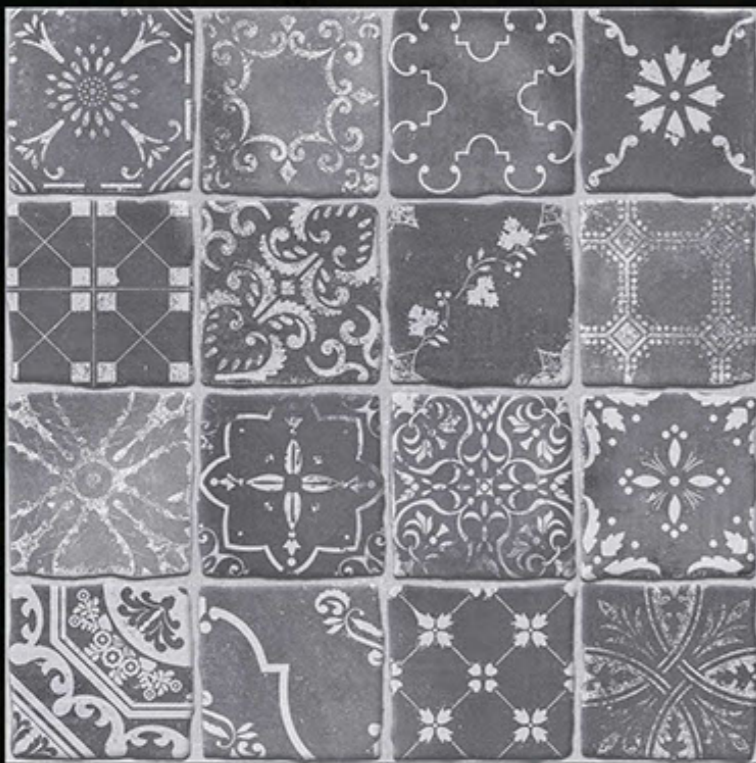

130

130 HL_1